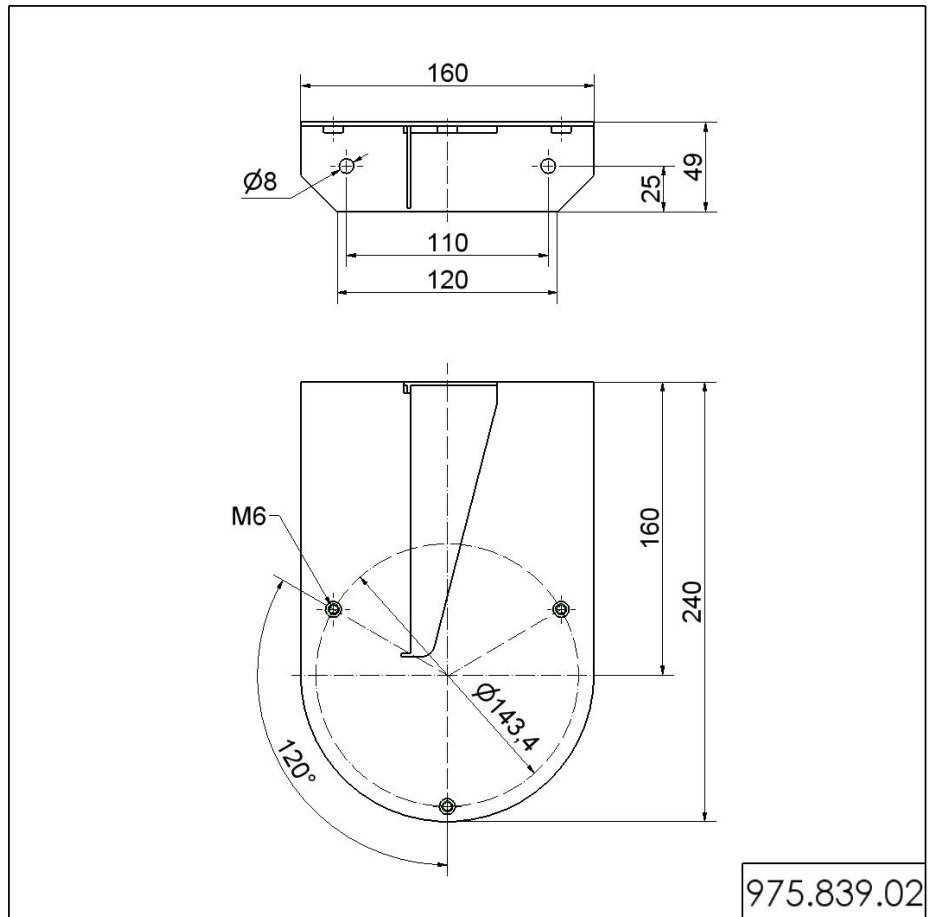

Rotating Mirror Beacon 839 / Accessories
Bracket BK

DRAWING

975.839.02

For additional installation and mounting information, refer to the appropriate user guide at www.werma.com. This printed copy is for information only and is subject to alteration.